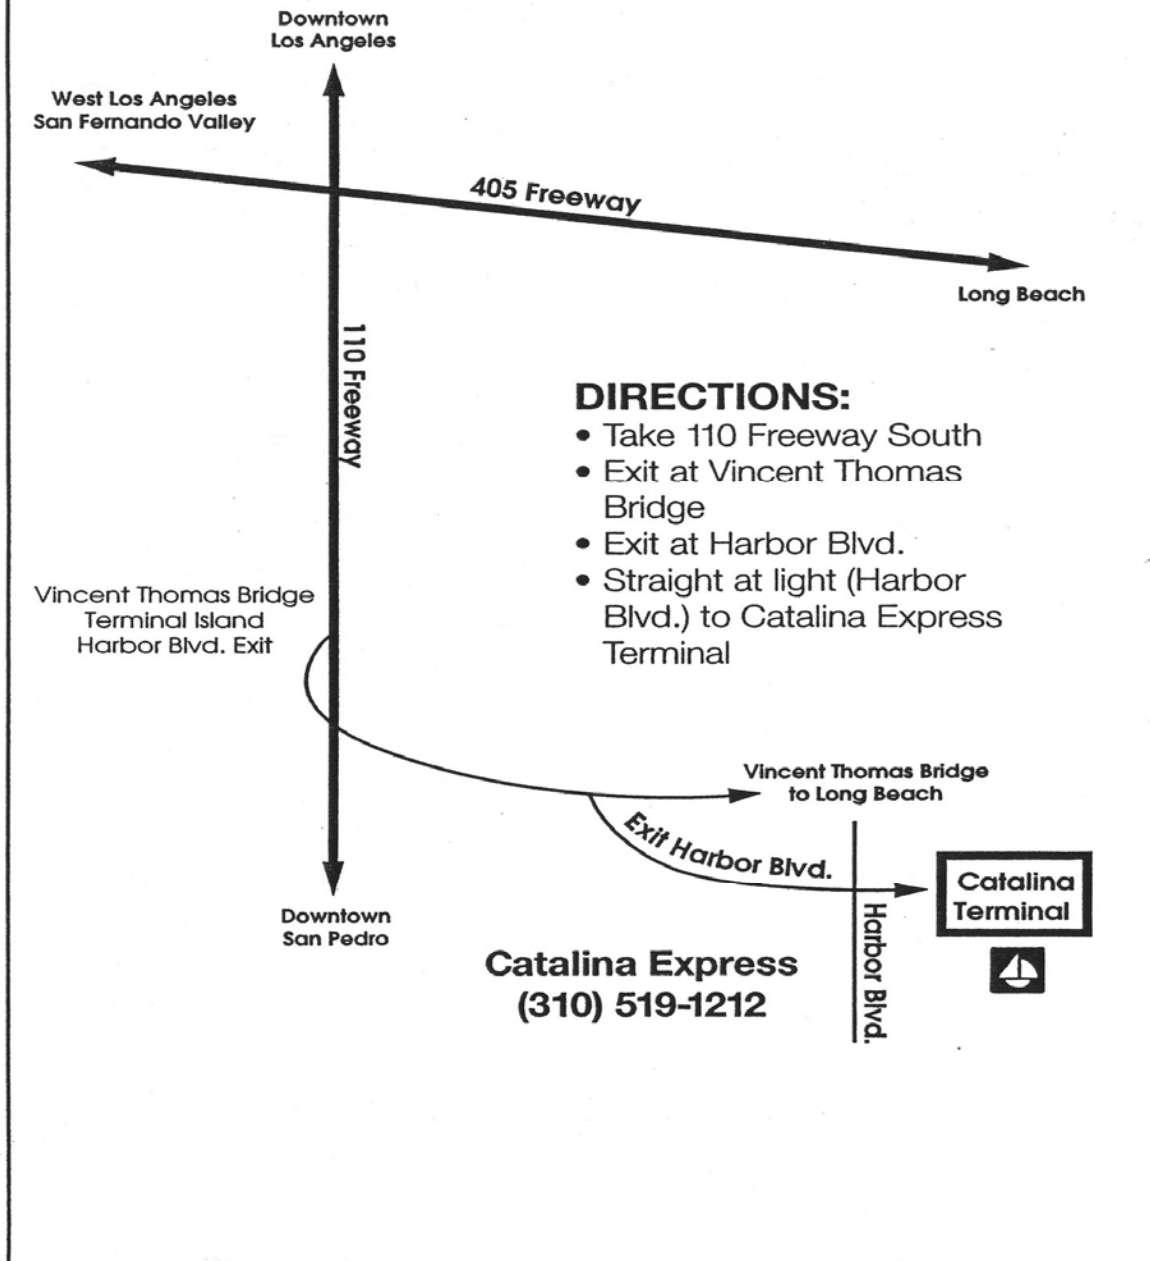

CATALINA EXPRESS TERMINAL SAN PEDRO

For mapping websites and GPS devices, use the intersection of:
N Front Street & Swinford Street, San Pedro CA 90731